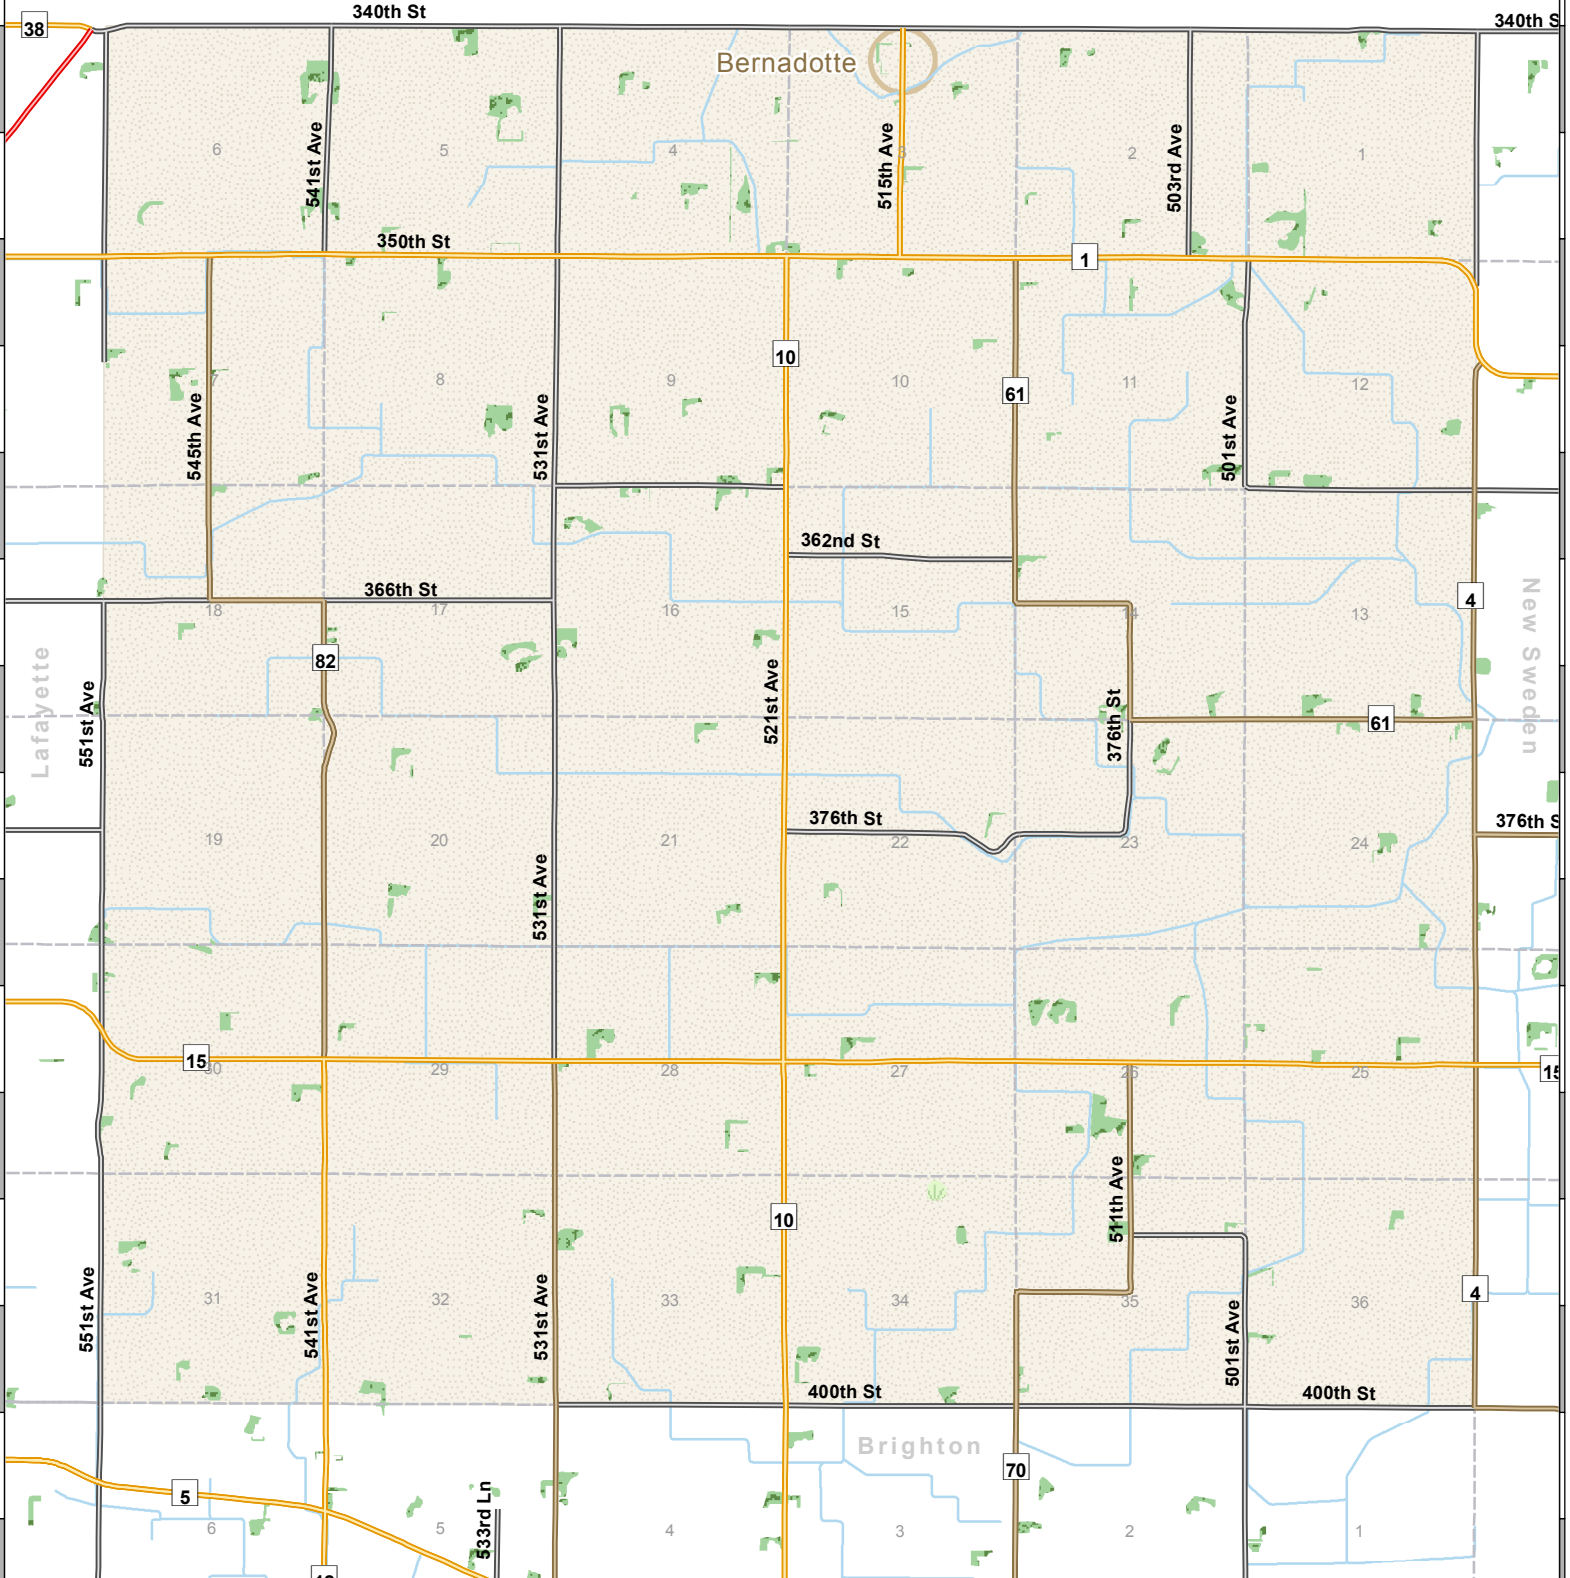

Sibley County

# Bernadotte Township

T 111 N - R 29 W

### Map Legend

- Highways
- County
- County State Aid
- Township
- City Streets
- Section Lines
- Public Access
- Water Access
- Public Wildlife Areas
- Woodland
- Water Features
- Wetlands

This drawing is neither a legally recorded map nor a survey and is not intended to be used as one. This drawing is a compilation of information from various sources and is to be used for reference purposes only. Nicollet County is not responsible for any inaccuracies herein contained. If discrepancies are found, please contact the Nicollet County Office of Technologies.